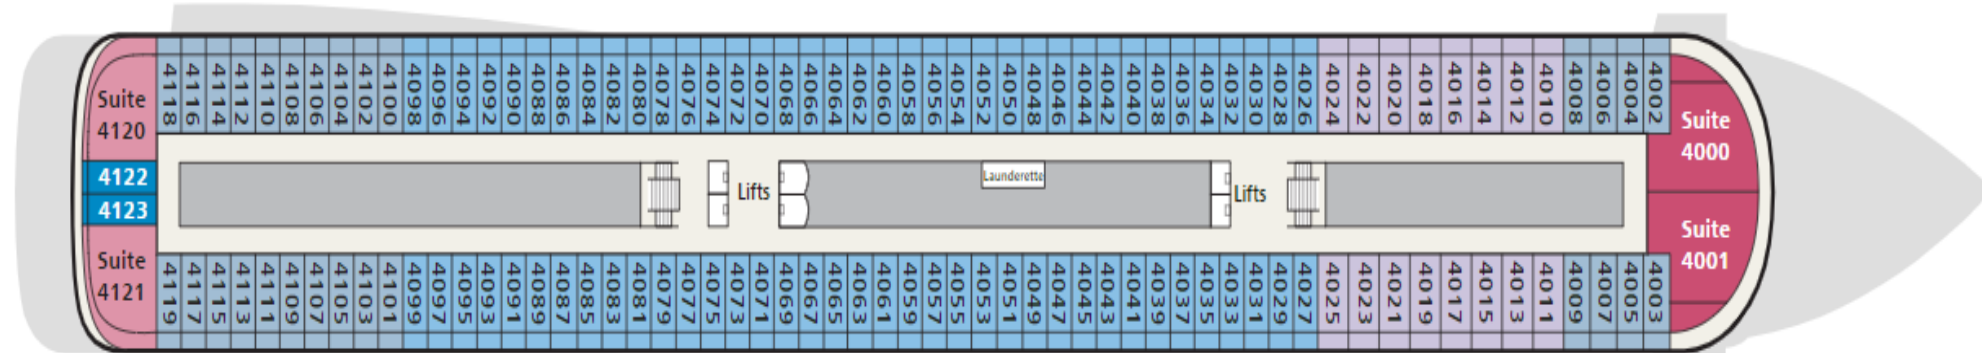

SELECT A DECK: Deck 1

■ Fitness Center ■ Hair Salon ■ Manfredi's® Italian Restaurant ■ Shops ■ The Bar ■ The Chef's Table ■ The Kitchen Table ■ The Living Room ■ The Nordic Spa

SELECT A DECK: Deck 2

■ Shops ■ The Atrium ■ The Restaurant ■ The Theater ■ Torshavn®

SELECT A DECK: **Deck 3**

■ DV1: Deluxe Veranda ■ DV6: Deluxe Veranda ■ ES3: Explorer Suite ■ V1: Veranda ■ V2: Veranda ■ The Atrium

SELECT A DECK: **Deck 4**

■ DV1: Deluxe Veranda ■ DV4: Deluxe Veranda ■ DV5: Deluxe Veranda ■ ES1: Explorer Suite ■ ES2: Explorer Suite ■ PV3: Penthouse Veranda

SELECT A DECK: Deck 5

■ DV1: Deluxe Veranda
 ■ DV2: Deluxe Veranda
 ■ DV3: Deluxe Veranda
 ■ ES1: Explorer Suite
 ■ ES2: Explorer Suite
 ■ PV1: Penthouse Veranda
 ■ PV2: Penthouse Veranda

SELECT A DECK: Deck 6

♿ Staterooms 6020 and 6021 are ADA staterooms. Room configuration varies; ask for details.

■ DV2: Deluxe Veranda
 ■ ES2: Explorer Suite
 ■ PS3: Penthouse Junior Suite
 ■ PV1: Penthouse Veranda

SELECT A DECK: Deck 7