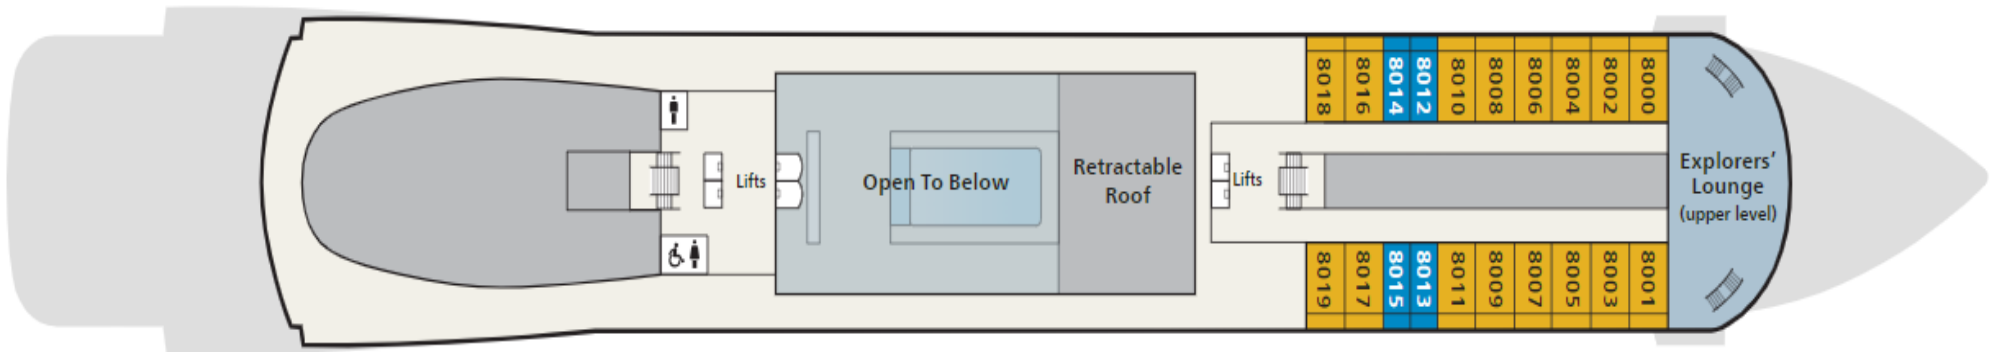

♿ Staterooms 6020 and 6021 are ADA staterooms. Room configuration varies; ask for details.

■ DV2: Deluxe Veranda
 ■ ES2: Explorer Suite
 ■ PS3: Penthouse Junior Suite
 ■ PV1: Penthouse Veranda

SELECT A DECK: Deck 7

- DV1: Deluxe Veranda
- OS: Owner's Suite
- PS2: Penthouse Junior Suite
- Aquavit Terrace*
- Explorers' Lounge
- Infinity Pool
- Main Pool
- Mamsen's*
- Pool Grill
- The Wintergarden
- World Café

SELECT A DECK: Deck 8