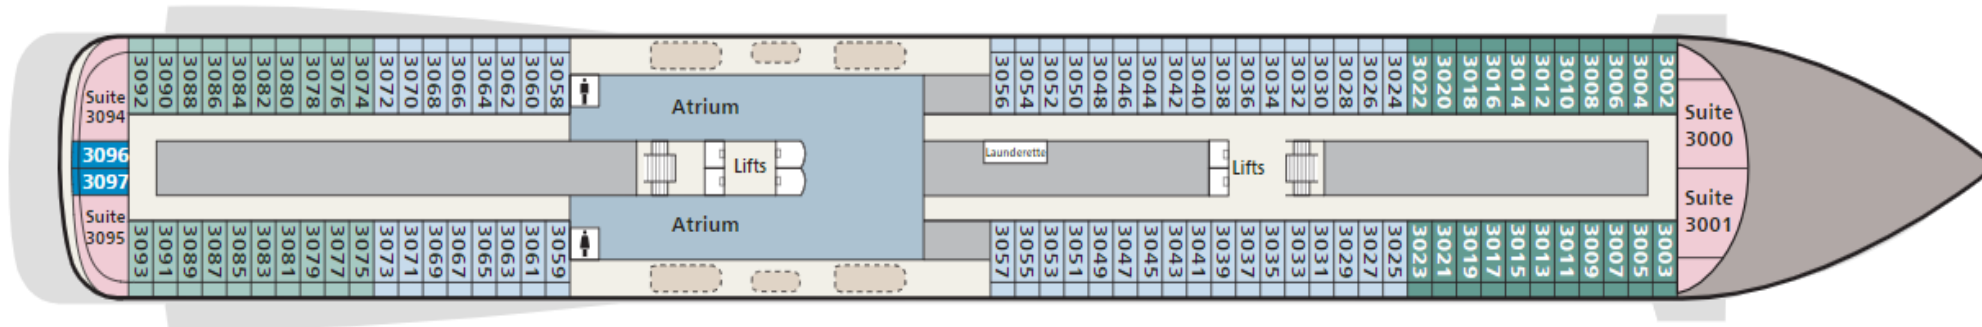

SELECT A DECK: Deck 1

■ Fitness Center ■ Hair Salon ■ Manfredi's® Italian Restaurant ■ Shops ■ The Bar ■ The Chef's Table ■ The Kitchen Table ■ The Living Room ■ The Nordic Spa

SELECT A DECK: Deck 2

■ Shops ■ The Atrium ■ The Restaurant ■ The Theater ■ Torshavn®

SELECT A DECK: **Deck 3**

■ DV1: Deluxe Veranda ■ DV6: Deluxe Veranda ■ ES3: Explorer Suite ■ V1: Veranda ■ V2: Veranda ■ The Atrium

SELECT A DECK: **Deck 4**

■ DV1: Deluxe Veranda ■ DV4: Deluxe Veranda ■ DV5: Deluxe Veranda ■ ES1: Explorer Suite ■ ES2: Explorer Suite ■ PV3: Penthouse Veranda

SELECT A DECK: Deck 5

■ DV1: Deluxe Veranda
 ■ DV2: Deluxe Veranda
 ■ DV3: Deluxe Veranda
 ■ ES1: Explorer Suite
 ■ ES2: Explorer Suite
 ■ PV1: Penthouse Veranda
 ■ PV2: Penthouse Veranda

SELECT A DECK: Deck 6

♿ Staterooms 6020 and 6021 are ADA staterooms. Room configuration varies; ask for details.

■ DV2: Deluxe Veranda
 ■ ES2: Explorer Suite
 ■ PS3: Penthouse Junior Suite
 ■ PV1: Penthouse Veranda

SELECT A DECK: Deck 7