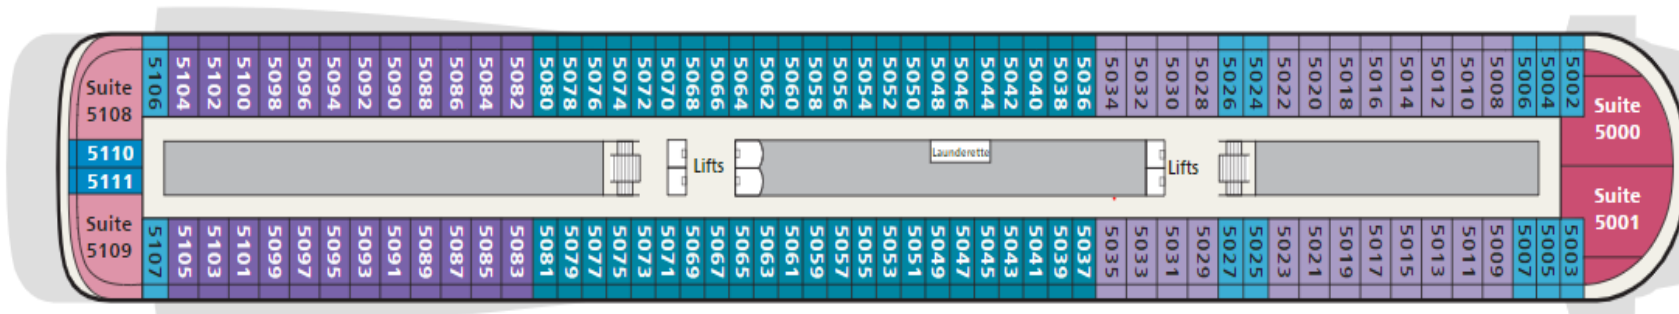

SELECT A DECK: Deck 1

■ Fitness Center ■ Hair Salon ■ Manfredi's® Italian Restaurant ■ Shops ■ The Bar ■ The Chef's Table ■ The Kitchen Table ■ The Living Room ■ The Nordic Spa

SELECT A DECK: Deck 2

■ Shops ■ The Atrium ■ The Restaurant ■ The Theater ■ Torshavn®

SELECT A DECK: **Deck 3**

■ DV1: Deluxe Veranda ■ DV6: Deluxe Veranda ■ ES3: Explorer Suite ■ V1: Veranda ■ V2: Veranda ■ The Atrium

SELECT A DECK: **Deck 4**

■ DV1: Deluxe Veranda ■ DV4: Deluxe Veranda ■ DV5: Deluxe Veranda ■ ES1: Explorer Suite ■ ES2: Explorer Suite ■ PV3: Penthouse Veranda

SELECT A DECK: Deck 5

■ DV1: Deluxe Veranda
 ■ DV2: Deluxe Veranda
 ■ DV3: Deluxe Veranda
 ■ ES1: Explorer Suite
 ■ ES2: Explorer Suite
 ■ PV1: Penthouse Veranda
 ■ PV2: Penthouse Veranda

SELECT A DECK: Deck 6

♿ Staterooms 6020 and 6021 are ADA staterooms. Room configuration varies; ask for details.

■ DV2: Deluxe Veranda
 ■ ES2: Explorer Suite
 ■ PS3: Penthouse Junior Suite
 ■ PV1: Penthouse Veranda

SELECT A DECK: Deck 7