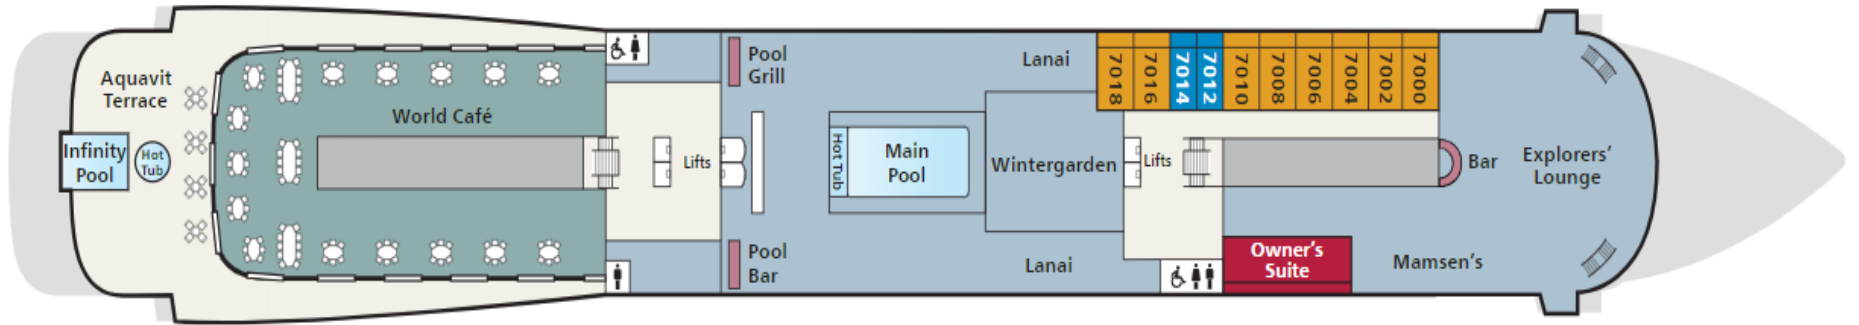

SELECT A DECK: **Deck 3**

■ DV1: Deluxe Veranda ■ DV6: Deluxe Veranda ■ ES3: Explorer Suite ■ V1: Veranda ■ V2: Veranda ■ The Atrium

SELECT A DECK: **Deck 4**

■ DV1: Deluxe Veranda ■ DV4: Deluxe Veranda ■ DV5: Deluxe Veranda ■ ES1: Explorer Suite ■ ES2: Explorer Suite ■ PV3: Penthouse Veranda

SELECT A DECK: Deck 5

■ DV1: Deluxe Veranda
 ■ DV2: Deluxe Veranda
 ■ DV3: Deluxe Veranda
 ■ ES1: Explorer Suite
 ■ ES2: Explorer Suite
 ■ PV1: Penthouse Veranda
 ■ PV2: Penthouse Veranda

SELECT A DECK: Deck 6

♿ Staterooms 6020 and 6021 are ADA staterooms. Room configuration varies; ask for details.

■ DV2: Deluxe Veranda
 ■ ES2: Explorer Suite
 ■ PS3: Penthouse Junior Suite
 ■ PV1: Penthouse Veranda

SELECT A DECK: Deck 7

- DV1: Deluxe Veranda
- OS: Owner's Suite
- PS2: Penthouse Junior Suite
- Aquavit Terrace*
- Explorers' Lounge
- Infinity Pool
- Main Pool
- Mamsen's*
- Pool Grill
- The Wintergarden
- World Café

SELECT A DECK: Deck 8